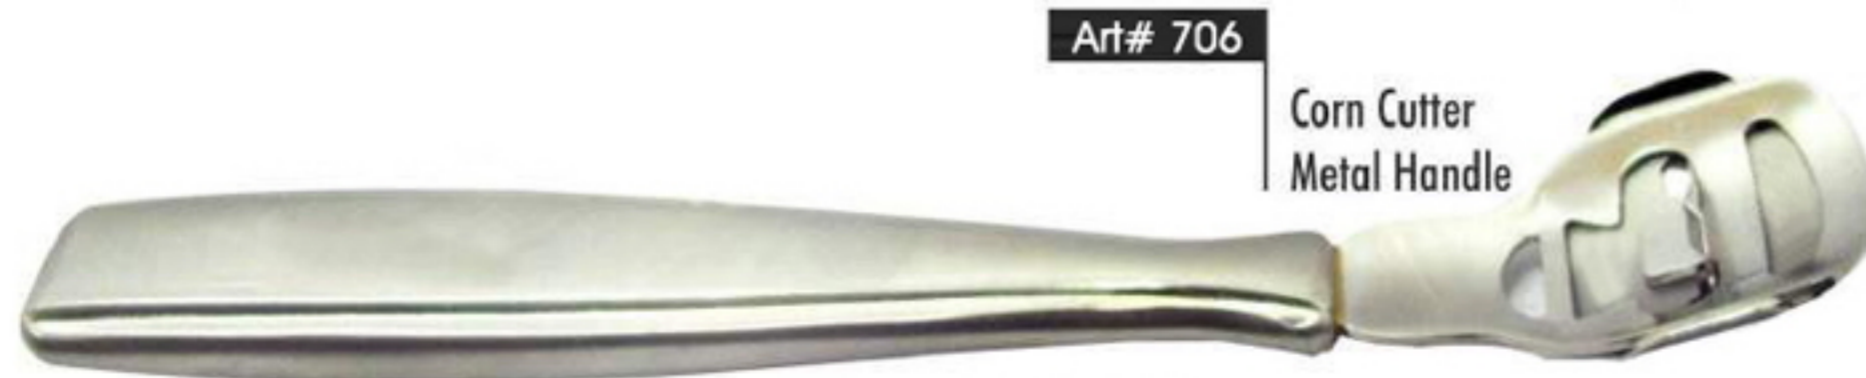

Art# 701
Eyelashes Curler

Art# 702
Acrylic Tip Cutter
Color Coated
Size: 5"

Art# 703
Acrylic Tip Cutter
Color Coated
Size: 5"

Art# 704
Acrylic Tip Cutter
Color Coated
Size: 5"

Art# 705
Acrylic Tip Cutter
Color Coated
Size: 5"