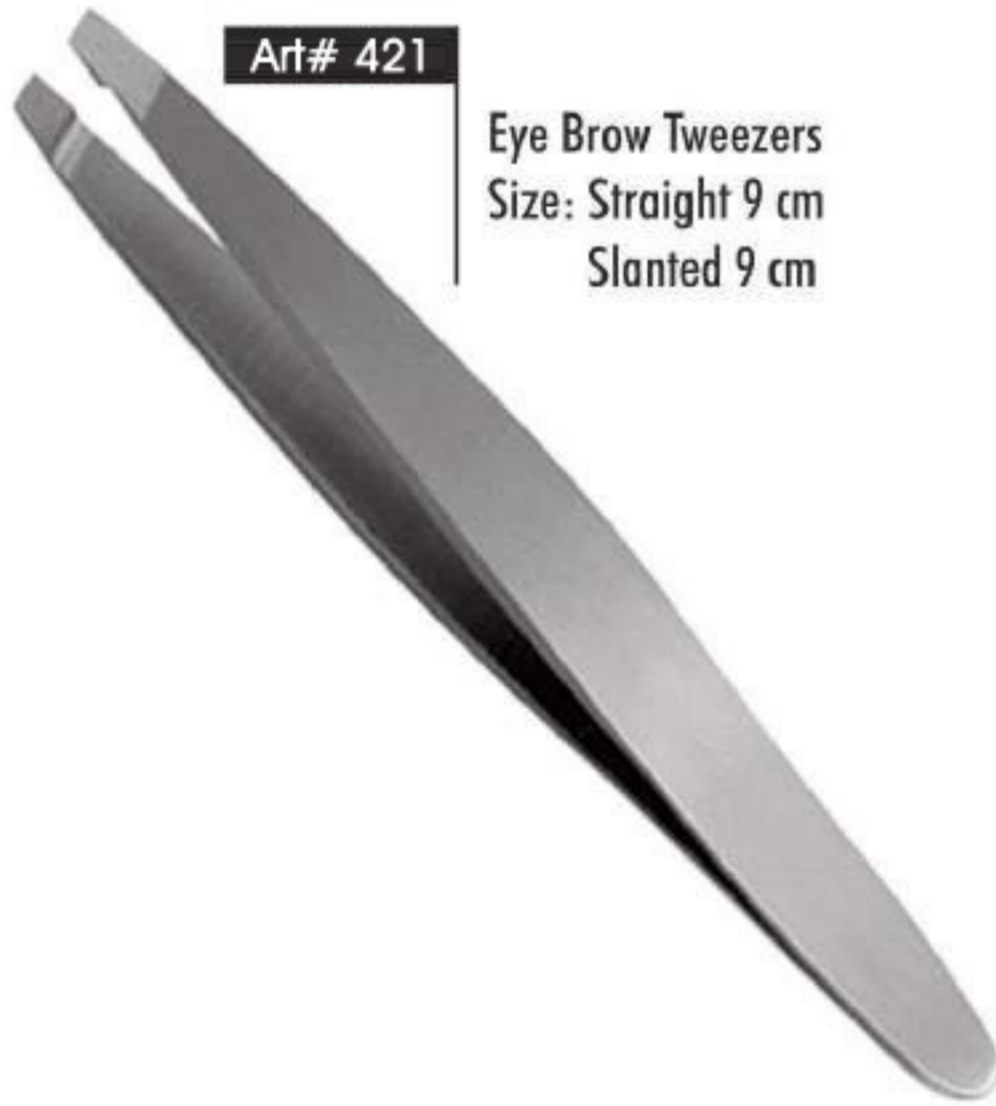

Art# 421

Eye Brow Tweezers
Size: Straight 9 cm
Slanted 9 cm