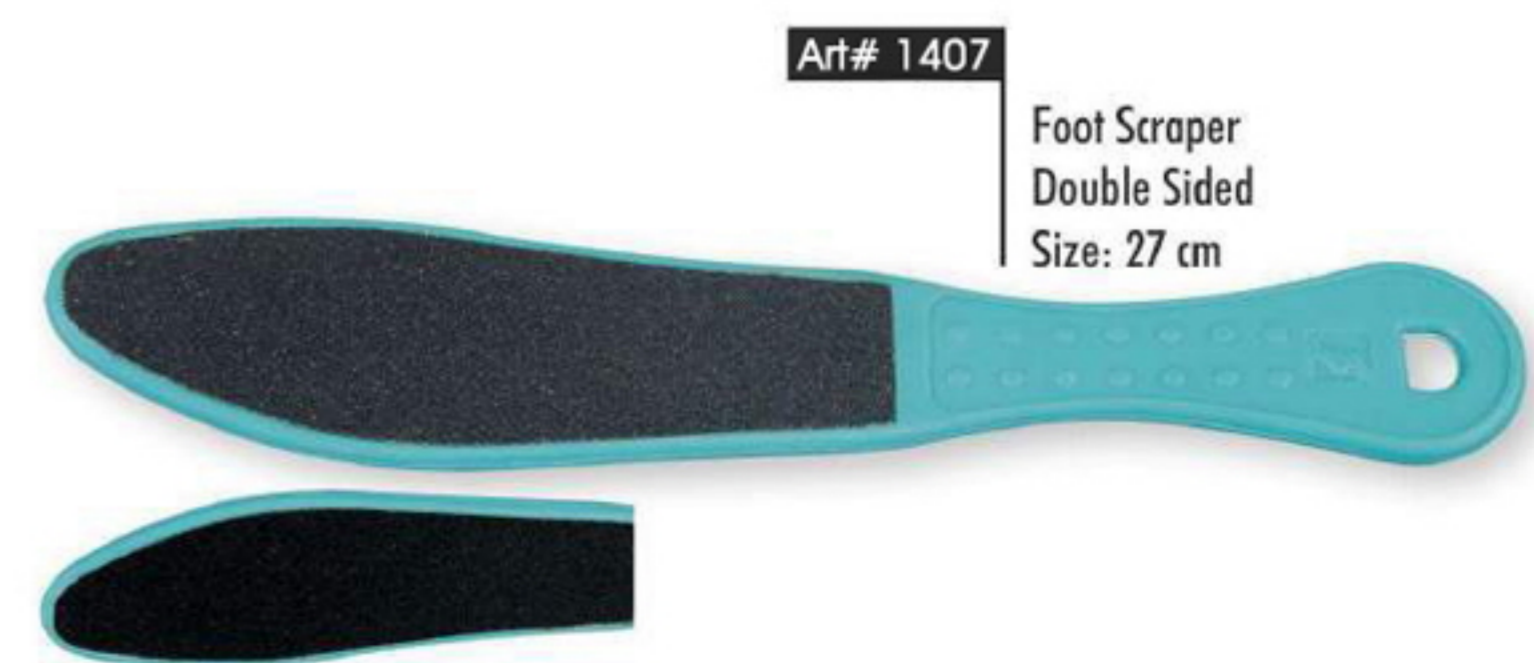

FOOT SCRAPERS