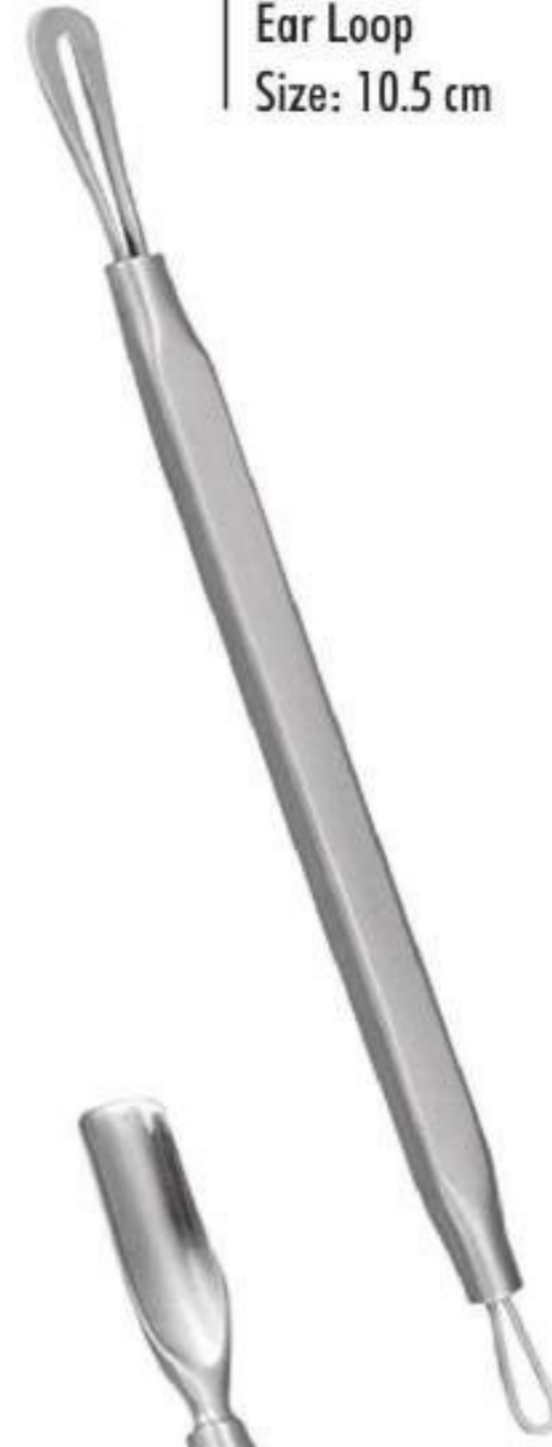

Art# 315

Ear Loop
Size: 10.5 cm