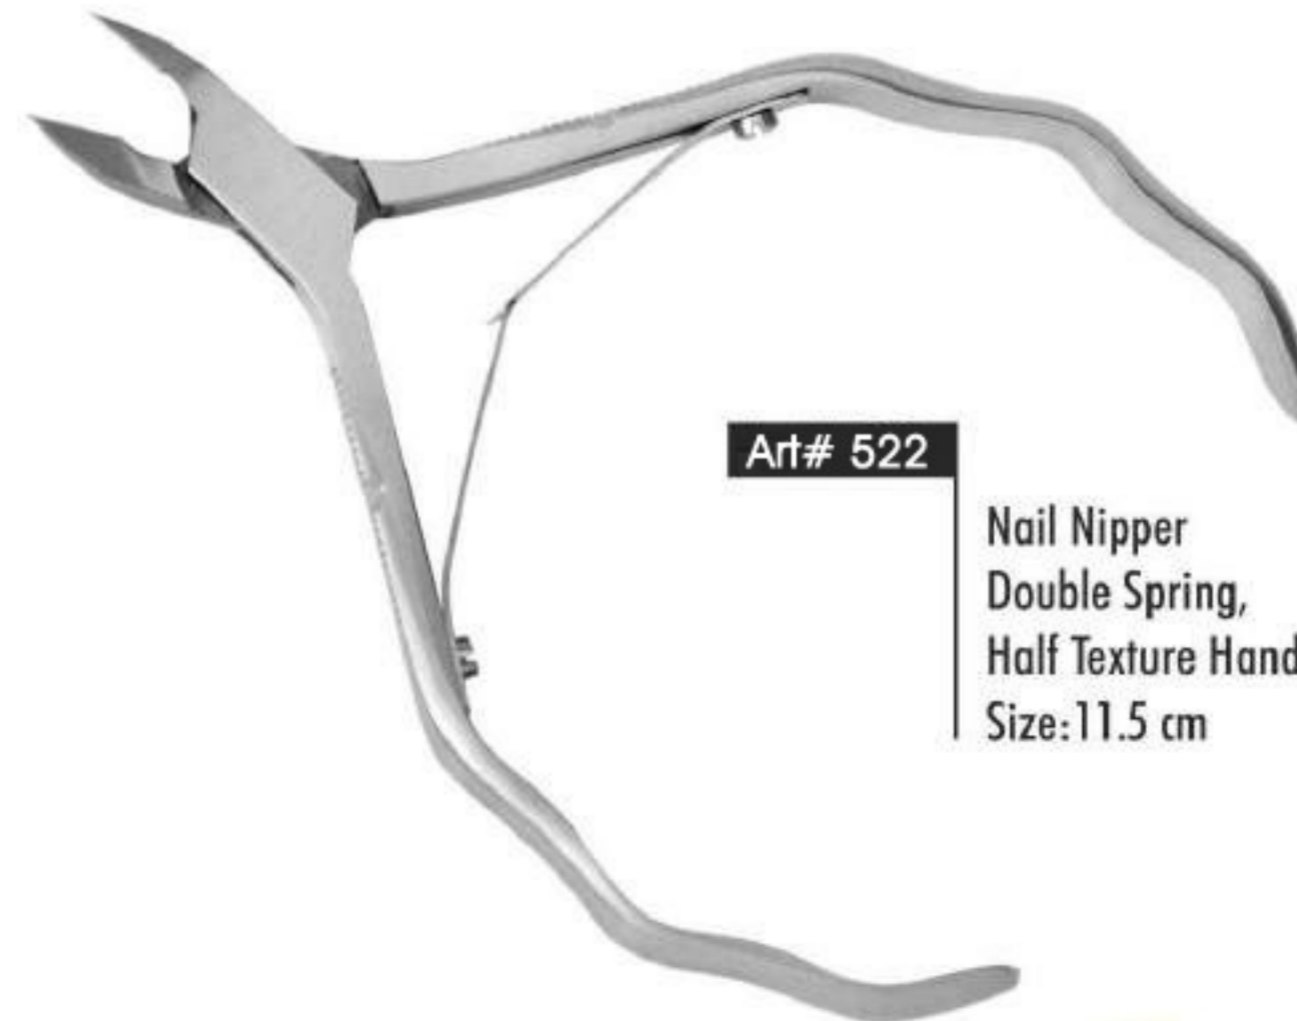

Art# 522

Nail Nipper
Double Spring,
Half Texture Handle
Size: 11.5 cm