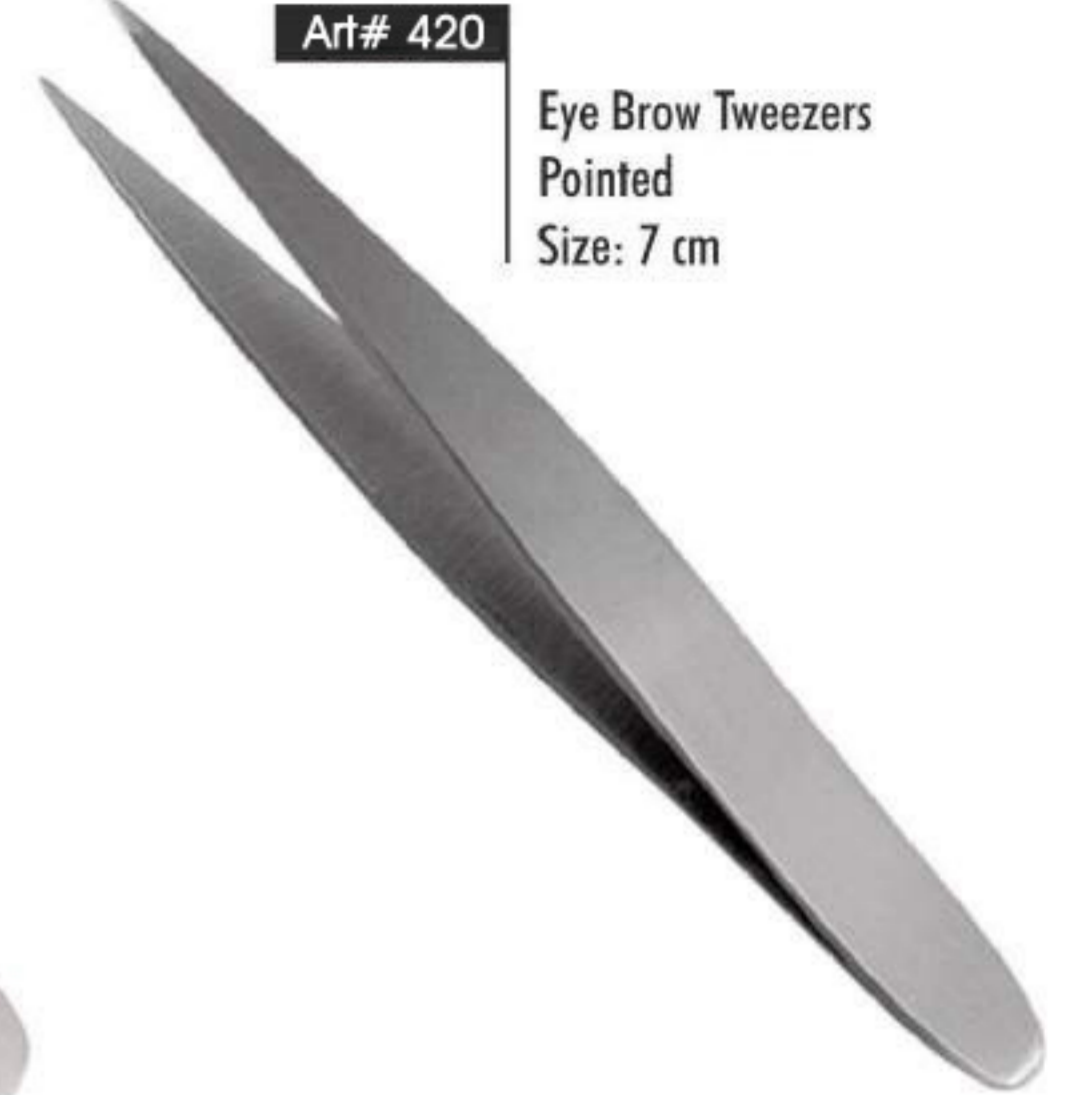

Art# 420

Eye Brow Tweezers
Pointed
Size: 7 cm