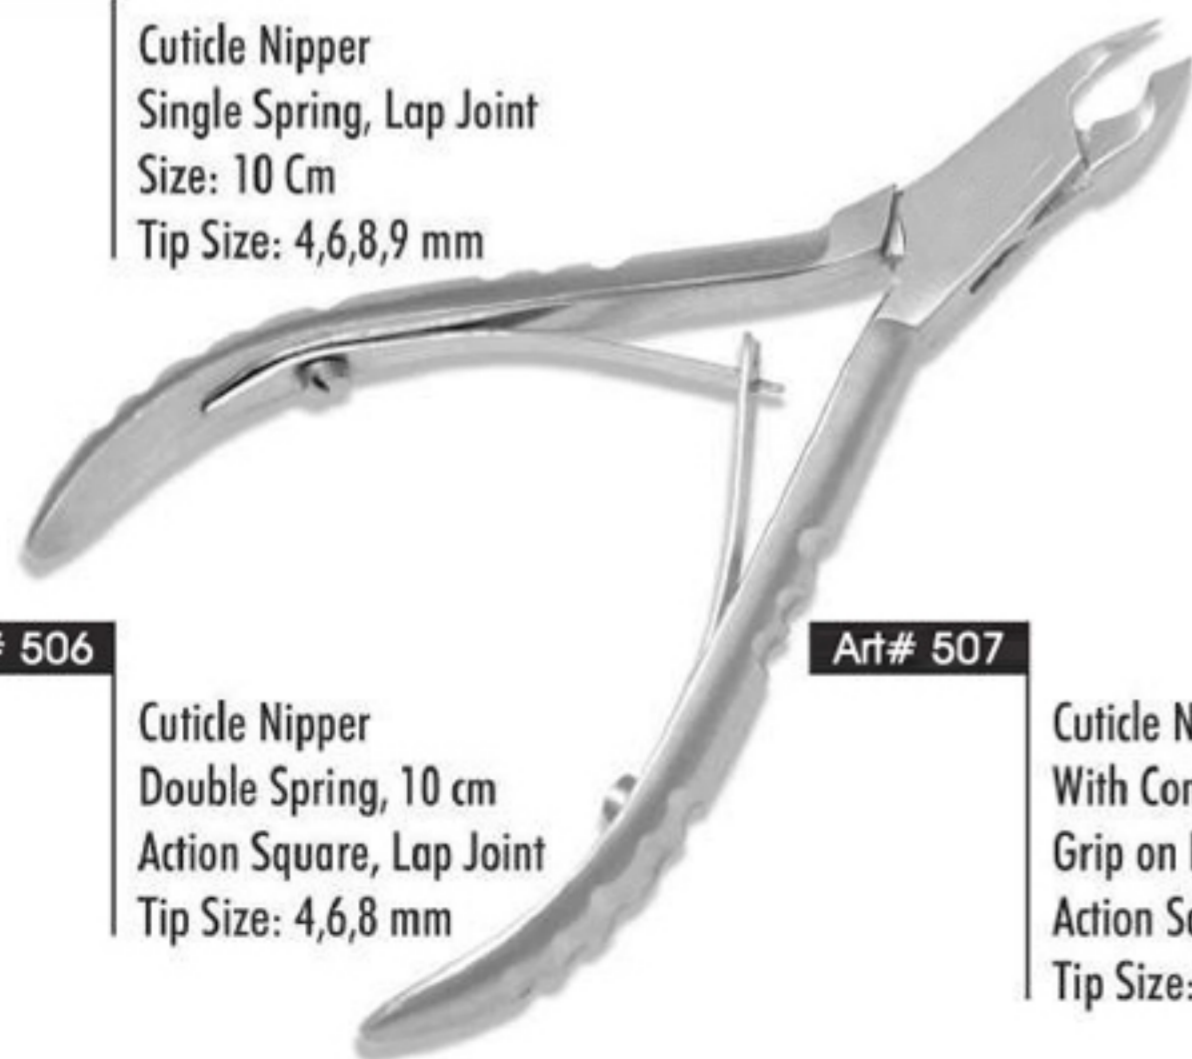

Art# 501

Cuticle Nipper
Single Spring, Lap Joint
Size: 10 Cm
Tip Size: 4,6,8,9 mm

Art# 502

Cuticle Nipper
Single Spring, Lap Joint
Action Round
Size: 10,11 cm
Tip Size: 4,6,8,10 mm

Art# 503

Cuticle Nipper
Single Spring, Lap Joint
Action Square
Size: 10 cm
Tip Size: 4,6,8 mm

Art# 504

Cuticle Nipper
Single Spring, Lap Joint, 10 Cm
Double Finished Handle
Tip Size: 4,6,8,9 mm

Art# 505

Cuticle Nipper
Roller Spring, 10 cm
Action Square, Lap Joint
Tip Size: 4,6,8 mm

Art# 506

Cuticle Nipper
Double Spring, 10 cm
Action Square, Lap Joint
Tip Size: 4,6,8 mm