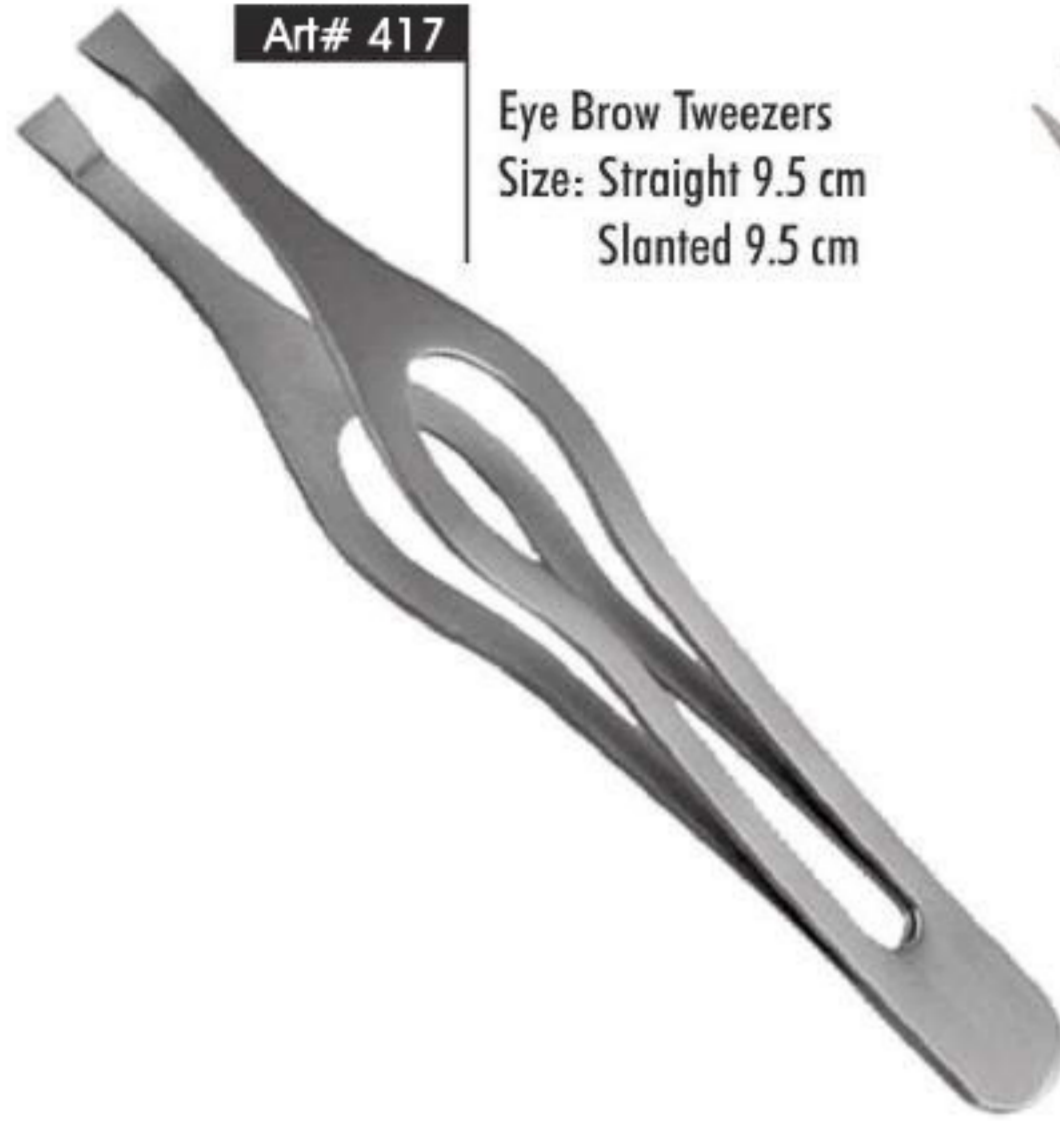

Art# 417

Eye Brow Tweezers
Size: Straight 9.5 cm
Slanted 9.5 cm